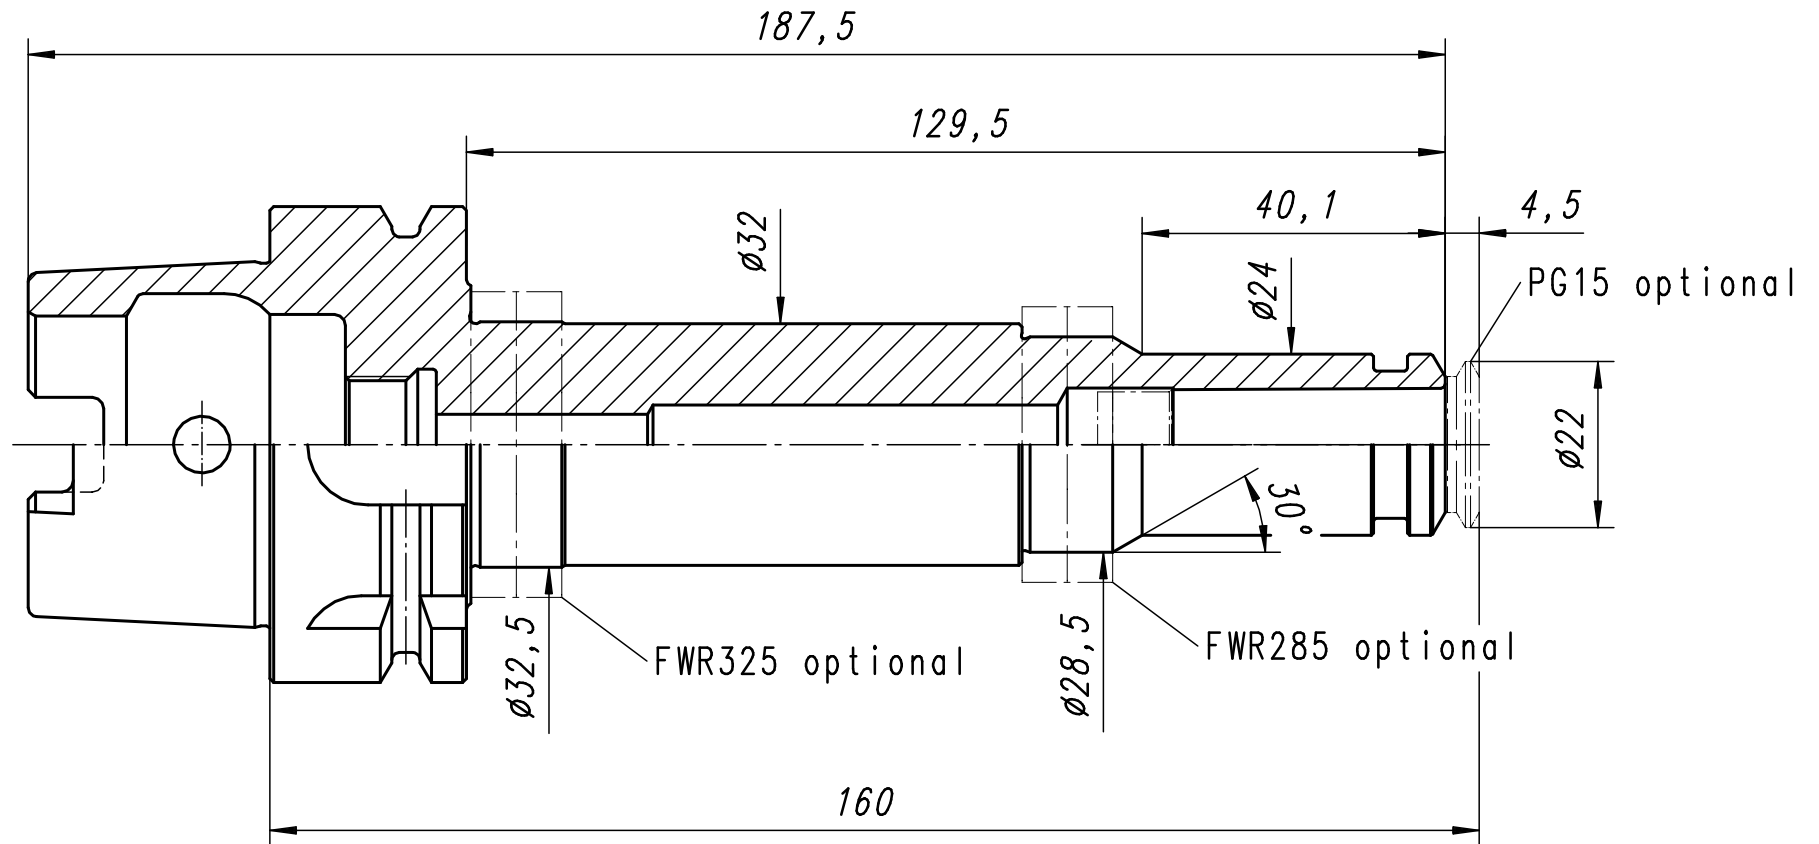

Swiss
Precision
Tools

REGO-FIX®

REGO-FIX AG
Obermattweg 60
4456 Tenniken / Switzerland

Phone +41 61 976 14 66

Fax +41 61 976 14 14

www.rego-fix.com

This is a non controlled copy. All information given herein are subject to change without notice.

The information given herein has been carefully checked and is believed to be correct. REGO-FIX, however, assumes no responsibility or liability for any errors, inaccuracies or omissions that may appear in this drawing.

This document is subject to copyright laws. No part of this document may be reproduced or transmitted in any form or any means, electronic or mechanic, for any purpose, without the express written permission of REGO-FIX

Type:

Part No.: 4563.71580

Date: 20.08.2007

Scale: 1:1